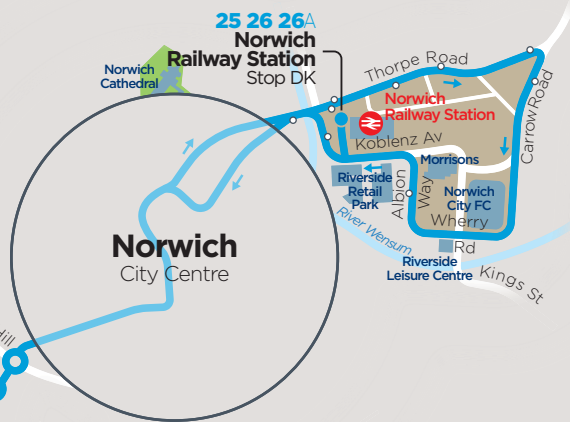

your simple route guide to the

BLUE LINE

-  buses travel one way along this section
-  terminus point
-  bus stop
bus stop locations are shown as a guide only

where to catch your bus in
Norwich City Centre

you can make a simple connection onto our other Network Norwich buses at **Castle Meadow**
for connections to our buses from **Norwich Bus Station** and **Charcoal Line** buses change at **Theatre St/Red Lion St**